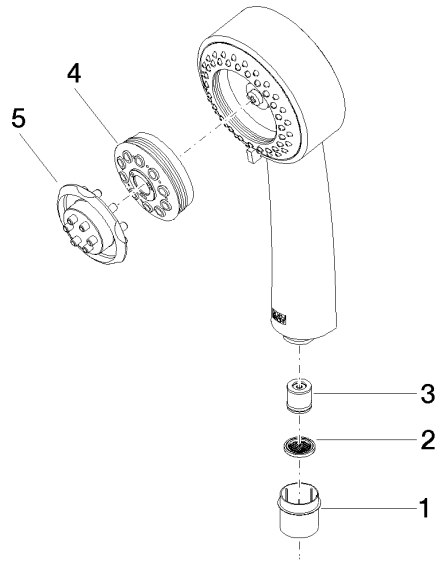

28 002 978

- Three settings: COMPACT RAIN, COMPACT SOFT FLOW, COMPACT AQUAPRESSURE FLOW, max. flow rate 9 l/min (at 3 bar)
- with anti-scale system
- spray head Ø 95mm
- 1/2" connection

Intrinsic protection against back flow.

28 002 978

mm [inches]

Flow rate chart

Certificates

LGA_18610.

28 002 978

Parts for other finishes can be found here: [Chrome](#)

Spare parts list

No.	Item Number	Name	Quantity used	Delivery time
1	09 21 02 115 90	cap	1	2
2	09 23 01 039 90	sieve	1	2
3	09 23 01 077 90	flow reducer	1	2
4	04 12 11 071 00 90	shower	1	2
5	09 30 09 022 90	key	1	2